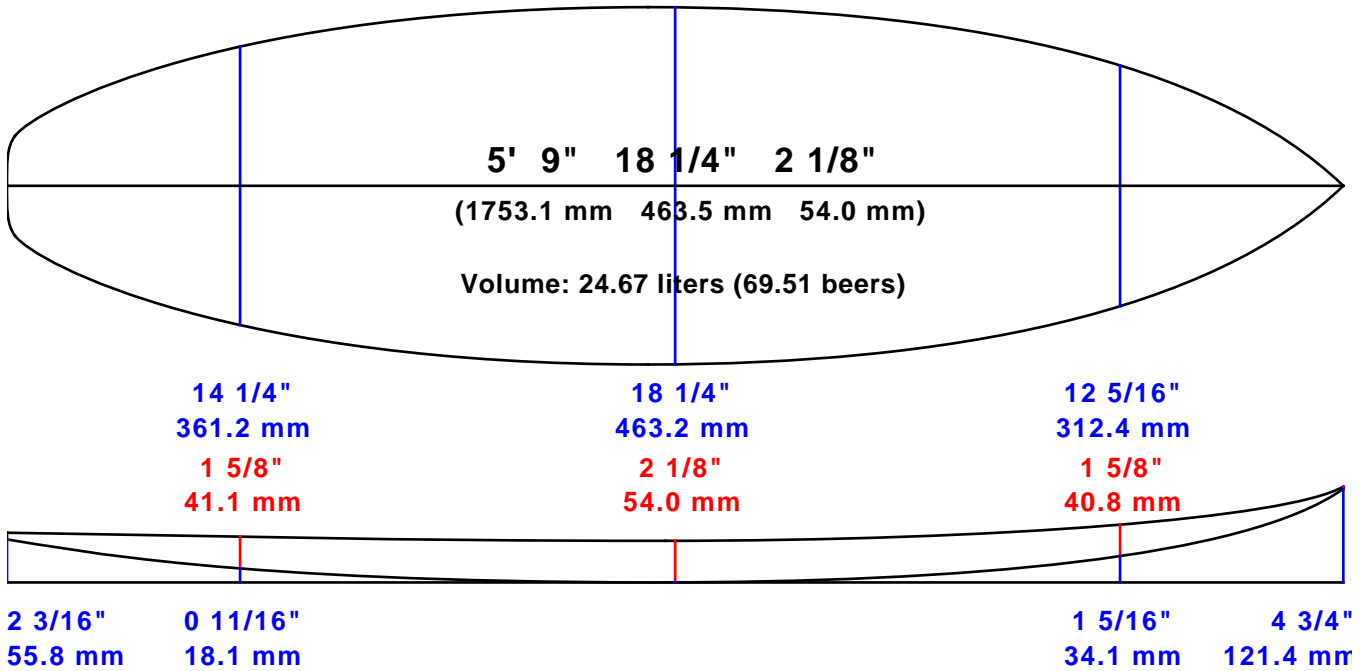

AKU SHAPER

Customer:
 Date: 13 juin 2019
 Length: 5' 9" (1753.1)
 Width: 18 1/4" (463.5)
 Thickness: 2 1/8" (54.0)
 Tail Stop: 35 7/16" (900.0)

Designed by: PRISM

File: PRISM_Shortboard 5'9"
 Blank:

Measurements are center, one foot in and one foot back, over curve.