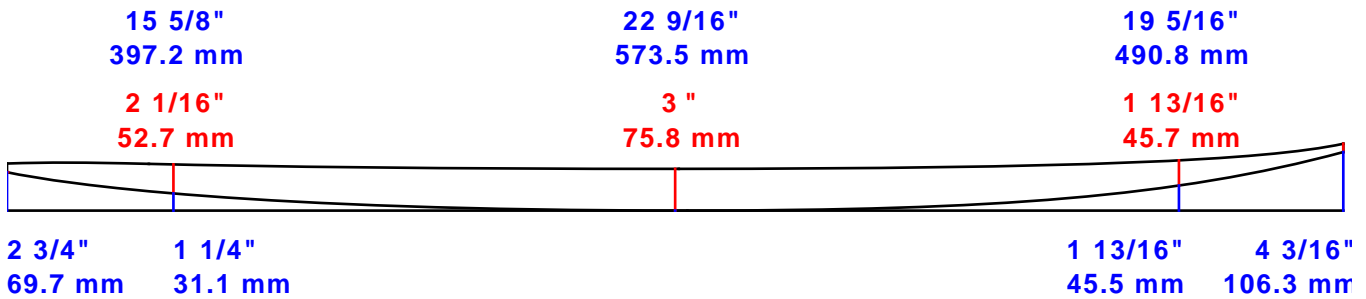

# AKU SHAPER

Customer:

Date: 13 juin 2019  
 Length: 7' 12" (2438.4)  
 Width: 22 3/4" (577.9)  
 Thickness: 3" (75.8)  
 Tail Stop: 23 5/8" (600.0)

File: PRISM\_Mini-Malibu 8'

Blank:

Designed by: PRISM

Measurements are center, one foot in and one foot back, over curve.