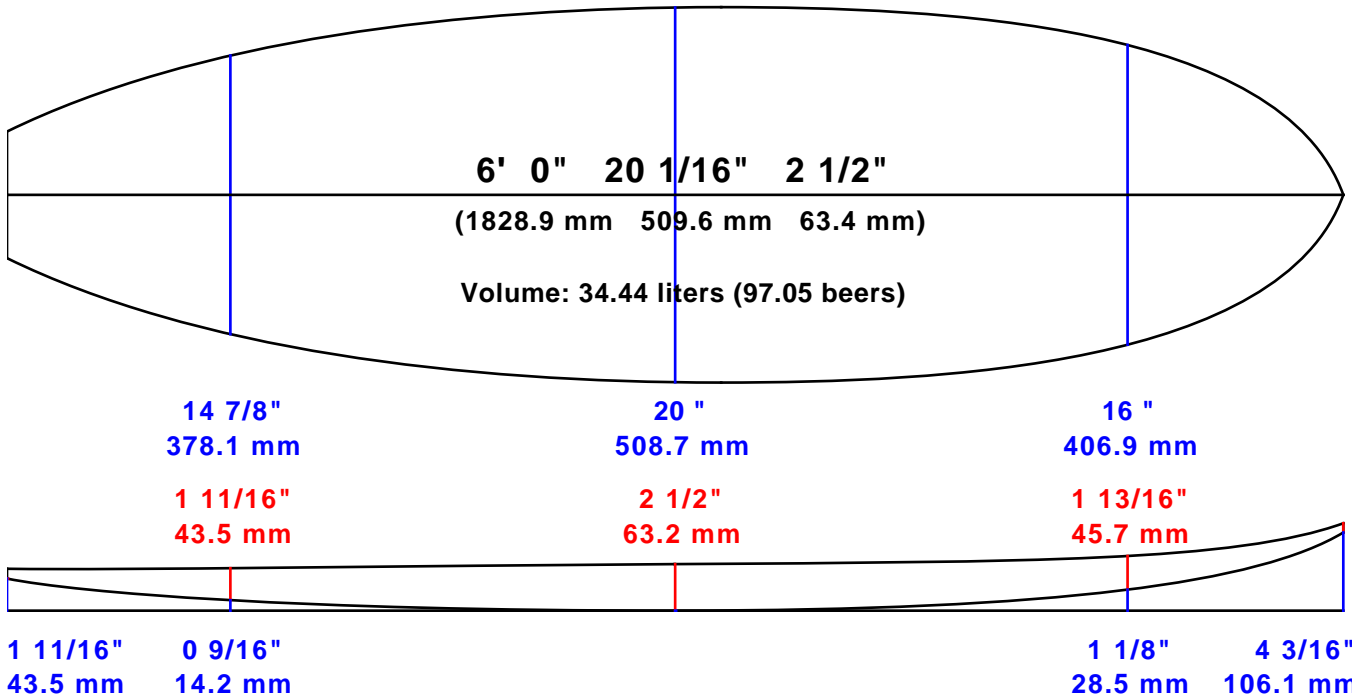

AKU SHAPER

Customer:

Date:

13 juin 2019

Length:

6' 0" (1828.9)

Width:

20 1/16" (509.6)

Thickness:

2 1/2" (63.4)

Tail Stop:

35 7/16" (900.0)

File: PRISM_FISH 6'0

Blank:

Designed by: PRISM

Measurements are center, one foot in and one foot back, over curve.